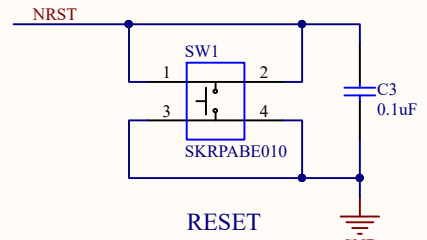

SWD Interface

Title ISP4520 Board			Cyrola Inc. WeWork Namba SkyO 27th Floor, Namba 5-1-60 Chuo-ku, Osaka 542-0076, JAPAN	
Size: A4	Number: ST-4-2201	Revision: A		
Date: 2022/04/16	Time: 9:41:15	Sheet 1 of 1		
File: ISP4520 Board.SchDoc				