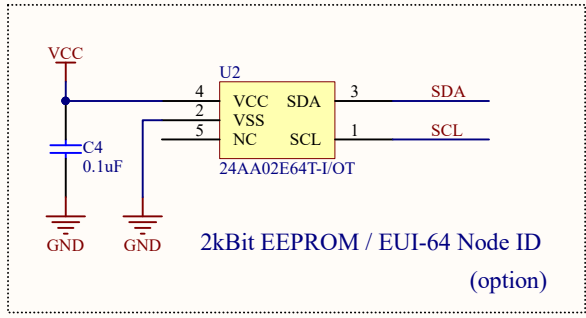

SWD Interface

Title ISP4520 Board			Cyrola Inc. WeWork Namba SkyO 27th Floor, Namba 5-1-60 Chuo-ku, Osaka 542-0076, JAPAN	
Size: A4	Number: ST-4-2201	Revision: A		
Date: 2022/04/16	Time: 9:41:15	Sheet 1 of 1		
File: ISP4520 Board.SchDoc				