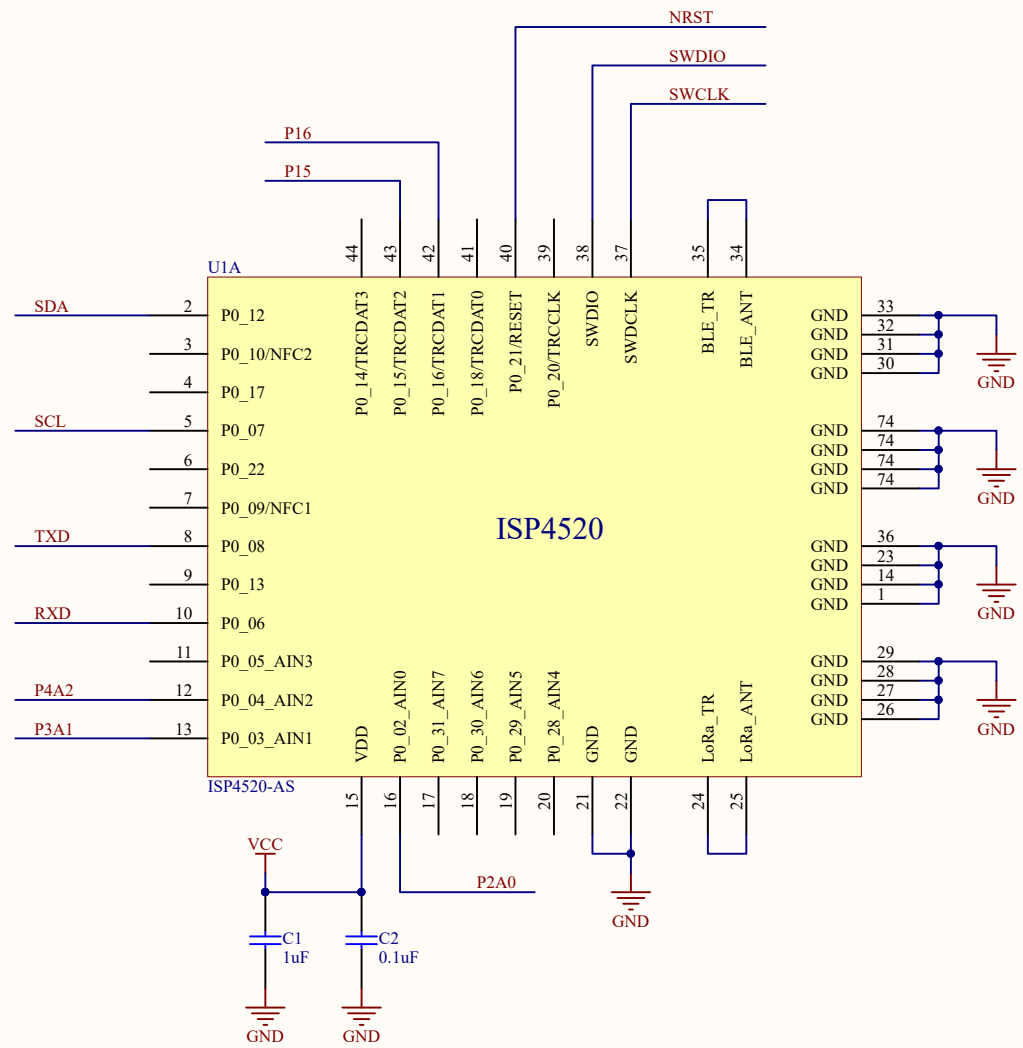

SWD Interface

Title ISP4520 Board			Cyrola Inc. WeWork Namba SkyO 27th Floor, Namba 5-1-60 Chuo-ku, Osaka 542-0076, JAPAN	
Size: A4	Number: ST-4-2201	Revision: A		
Date: 2022/04/16	Time: 9:41:15	Sheet 1 of 1		
File: ISP4520 Board.SchDoc				