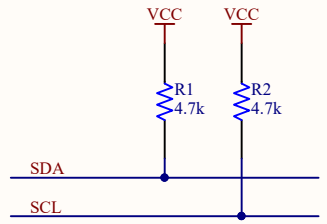

SWD Interface

Title ISP4520 Board			Cyrola Inc. WeWork Namba SkyO 27th Floor, Namba 5-1-60 Chuo-ku, Osaka 542-0076, JAPAN	
Size: A4	Number: ST-4-2201	Revision: A		
Date: 2022/04/16	Time: 9:41:15	Sheet 1 of 1		
File: ISP4520 Board.SchDoc				